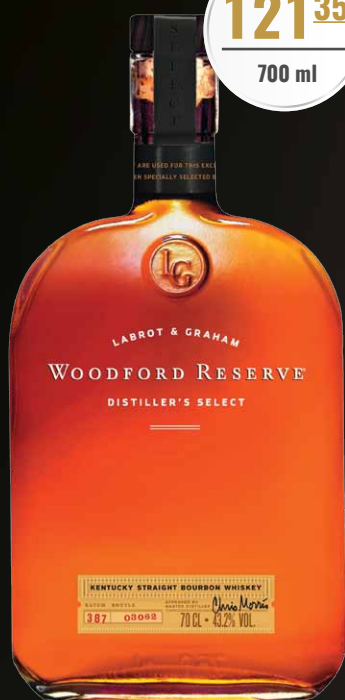

121³⁵

700 ml

WOODFORD RESERVE +
KARTONIK